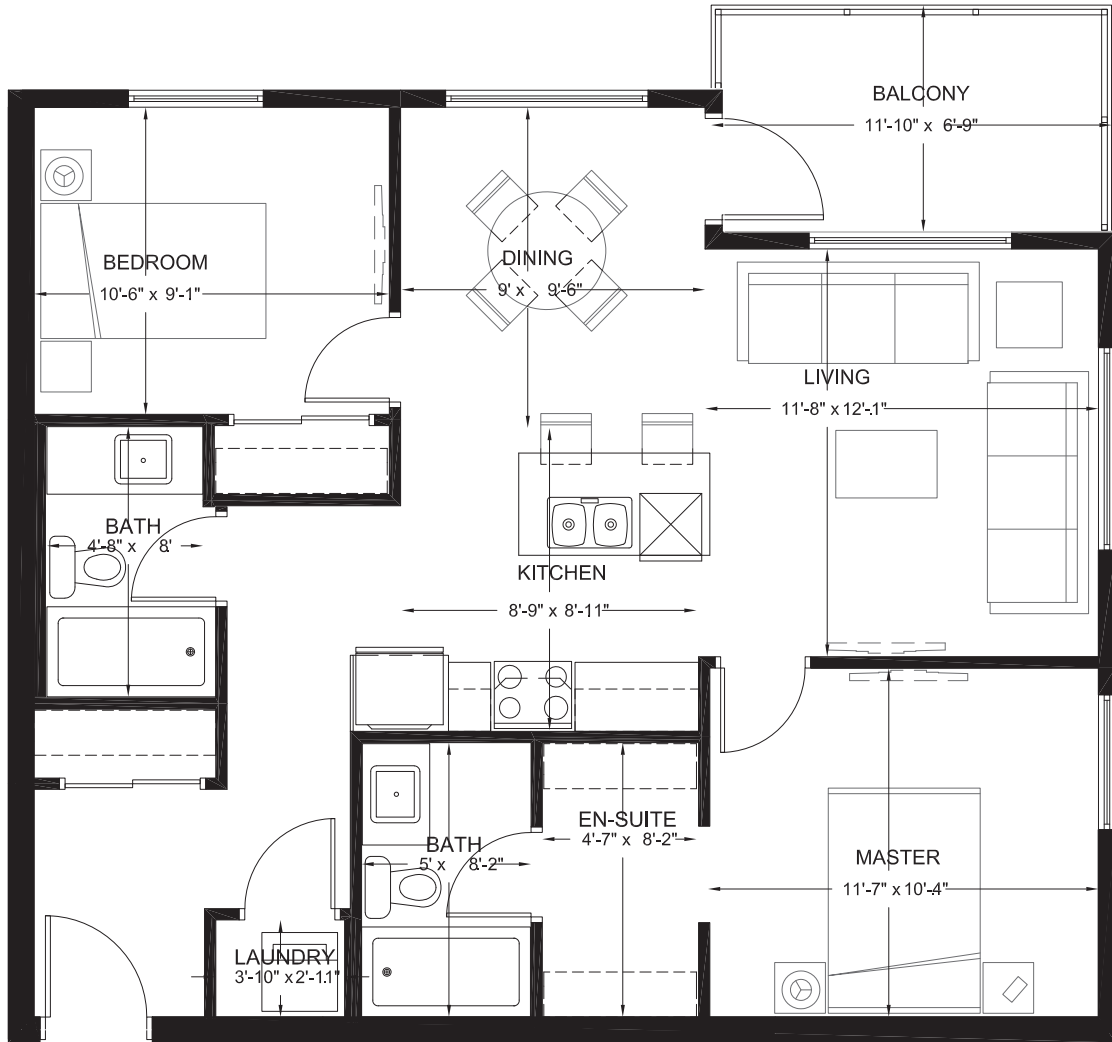

suite C

two bedroom/ 856 sq.ft.

116, 223, 323, 423, 523

Layouts, dimensions, specifications, and materials are approximate only and are subject to change without notice. Window size and location may vary. Tile patterns may vary. Actual usable floor space may vary from floor area shown. Balcony and terrace areas are approximate and not included in the net suite area. Bulkheads may be required for mechanical purposes, such as kitchen and washroom exhaust, and heating and cooling ducts. Plans may be reversed.